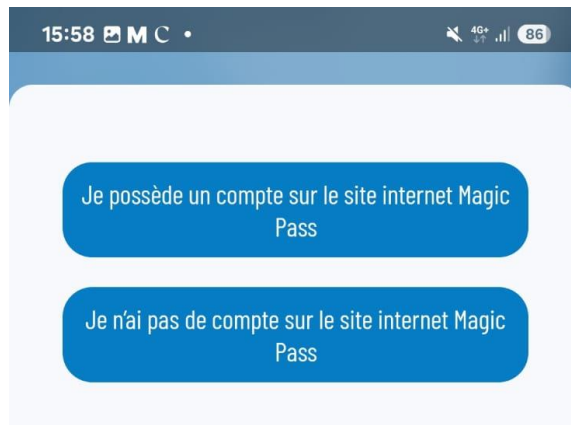

Adding options to Magic Pass PRO

www.magicpass.ch

As a Magic Pass Pro holder you can add the following options «Baths» and/ or « Glacier 3000 summer».

To add an option to Magic Pass PRO, download the Magic Pass application and create an account by scanning your card.

App Store: <https://apps.apple.com/ch/app/magic-pass/id1518605311>

Google Play: <https://play.google.com/store/apps/details?id=ch.magicpass.loyalty>

- Click on «No account yet? Scan my Magic Pass» and scan your Magic Pass.

- Choose « I don't have an account on the Magic Pass site »

- Enter your email address and password.

15:59 M C • Magic Pass

Inscription

Veillez ajouter une adresse e-mail et créer un mot de passe pour vous connecter à l'application