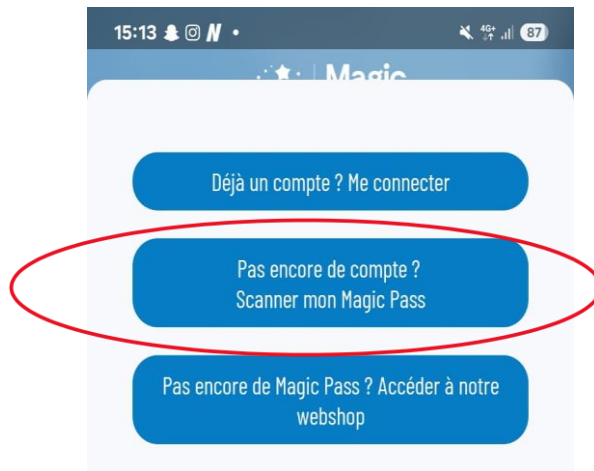

Adding options to Magic Pass PRO

www.magicpass.ch

As a Magic Pass Pro holder you can add the following options «Baths» and/ or « Glacier 3000 summer».

To add an option to Magic Pass PRO, download the Magic Pass application and create an account by scanning your card.

App Store: <https://apps.apple.com/ch/app/magic-pass/id1518605311>

Google Play: <https://play.google.com/store/apps/details?id=ch.magicpass.loyalty>

- Click on «No account yet? Scan my Magic Pass» and scan your Magic Pass.

- Choose « I don't have an account on the Magic Pass site »

- Enter your email address and password.

15:59 M C • Magic Pass

Inscription

Veillez ajouter une adresse e-mail et créer un mot de passe pour vous connecter à l'application